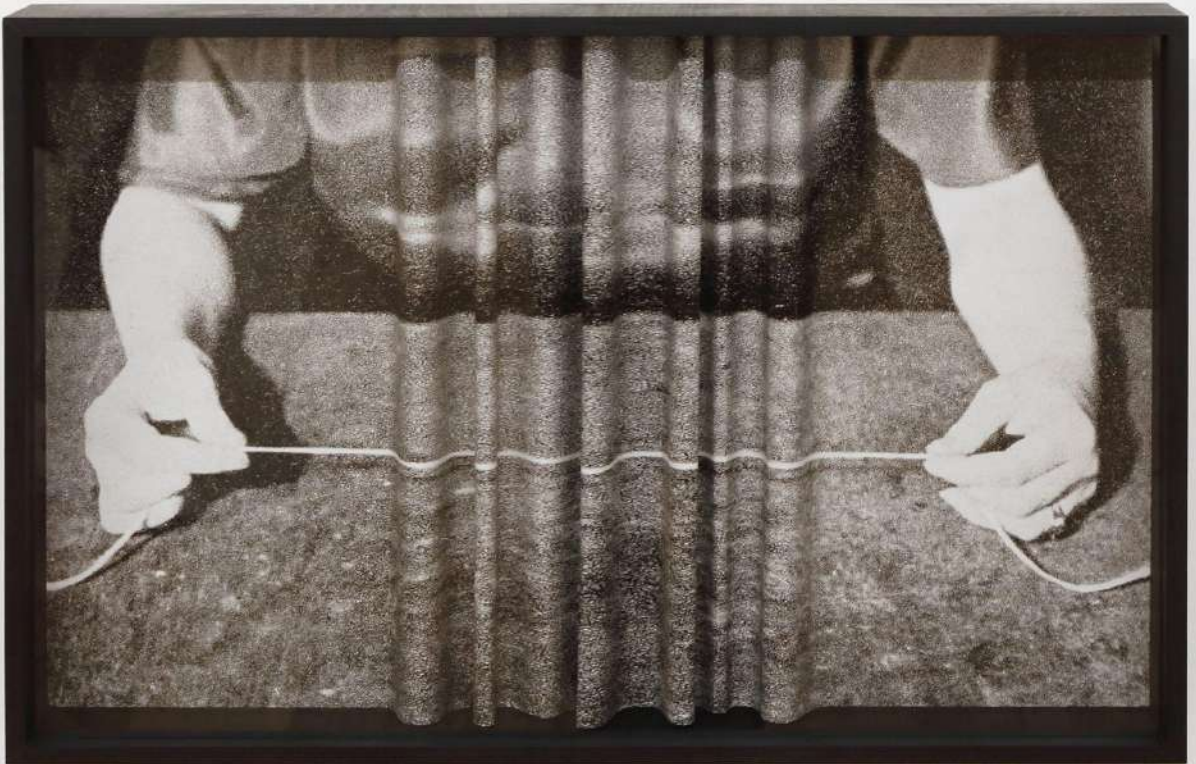

Folds

2021

Pigmentprint, Faltenwurf

44 cm x 66 cm

3.600 Euro

Kanya & Kage

CLEMENS BEHR

Lovely Broken Thing I